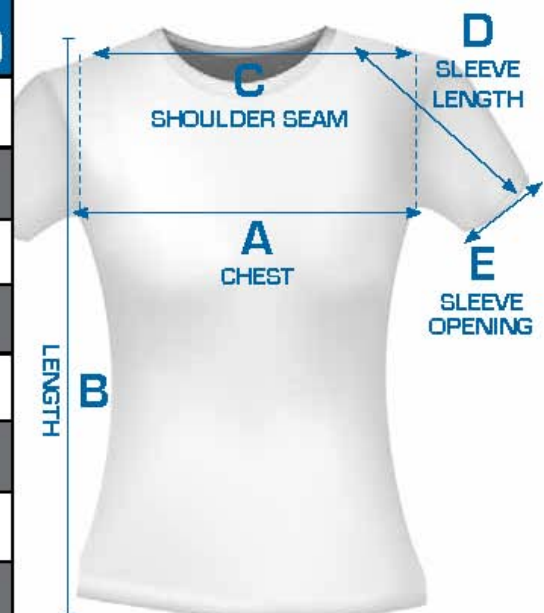

LADIES TOUCH RINGER

Size	Chest (A)	Length (B)	Shoulder to Shoulder (C)	Sleeve Length (D)	Sleeve Opening (E)
XS	16.25	21	13.25	4.875	5.75
S	17.25	22	14.75	5.25	6
M	18.25	23	15.75	5.625	6.25
L	19.25	24	16.75	6	6.5
XL	20.25	25	17.75	6.375	6.75
2XL	21.25	26	18.75	6.75	7
3XL	22.25	27	19.75	7.125	7.25
4XL	NA	NA	NA	NA	NA
5XL	NA	NA	NA	NA	NA