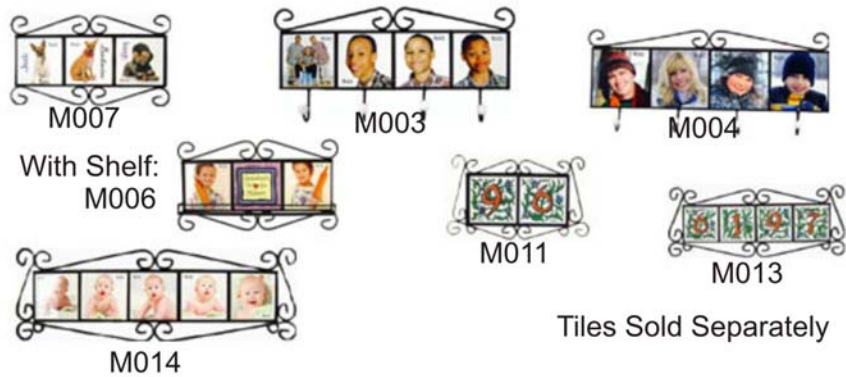

## Condé's New Wrought Iron Line

Black Wrought Iron Tile Frames with a myriad of uses,  
Ready for you to personalize with sublimated tiles.

**M009**  
 Lovely scrolled black  
 Wrought Iron Frame  
 (15" x 18.75")  
 With Mirror  
 The frame fits  
 (14) 4" tiles