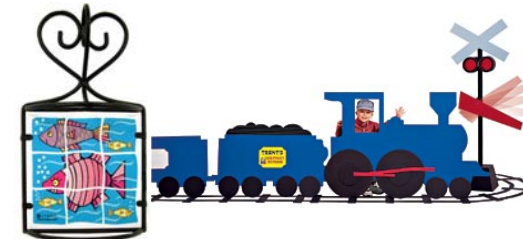

M019
Towel Hanger

Call your Condé Account Manager today!